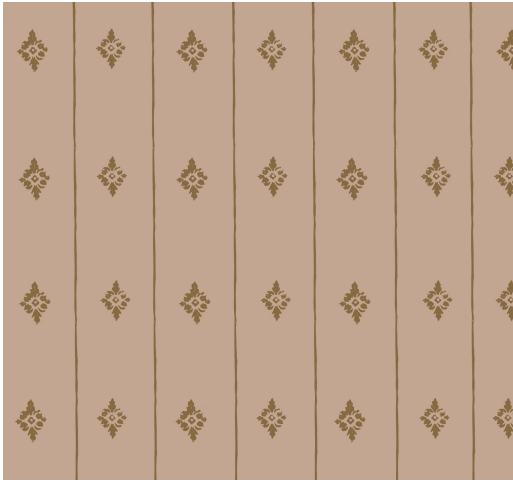

Midnight in Paris

Antique Rose

Balaton

Collette Dinnigan AO

Napoleon Fleur Diamont Wallpaper by Collette Dinnigan AO

This sophisticated wallpaper design by Collette Dinnigan is available in two striking colourways, each offering a distinct aesthetic to complement different interiors. The first features a deep navy blue background paired with golden motifs, creating a bold and regal look. The second introduces a softer approach with a warm blush-pink base and gold accents, delivering a timeless and refined elegance.

Both versions share the same intricate design, with repeating diamond-shaped motifs arranged symmetrically across the surface. Vertical gold lines add structure, giving the design a classic panelled effect. At the base, a detailed border features interwoven circular and floral patterns, adding a touch of ornamental luxury.