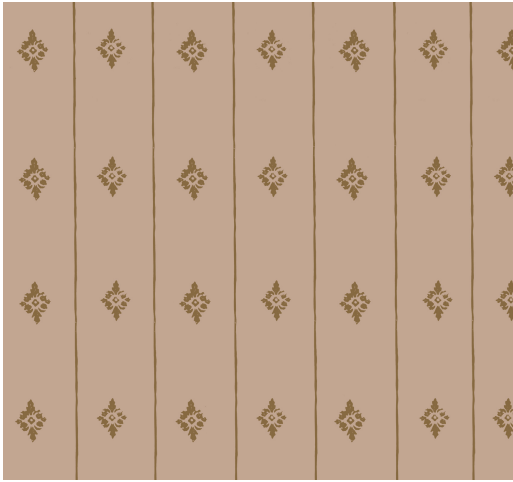

Midnight in Paris

Antique Rose

Balaton

Collette Dinnigan AO

Napoleon Fleur Diamont Wallpaper by Collette Dinnigan AO

This sophisticated wallpaper design by Collette Dinnigan is available in three striking colourways, each offering a distinct aesthetic to complement different interiors. The first features a deep navy blue background paired with golden motifs, creating a bold and regal look. The second introduces a softer approach with a warm blush-pink base and gold accents, delivering a timeless and refined elegance.

Both versions share the same intricate design, with repeating diamond-shaped motifs arranged symmetrically across the surface. Vertical gold lines add structure, giving the design a classic panelled effect. At the base, a detailed border features interwoven circular and floral patterns, adding a touch of ornamental luxury.