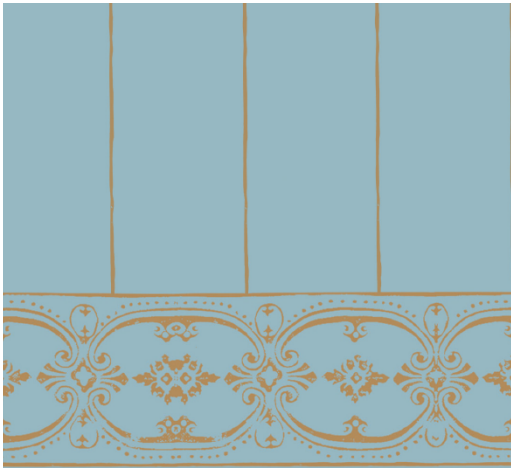

Napoleon Fleur Diamont Wallpaper by Collette Dinnigan With Border

This sophisticated wallpaper design by Collette Dinnigan is available in three striking colourways, each offering a distinct aesthetic to complement different interiors. The first features a deep navy blue background paired with golden motifs, creating a bold and regal look. The second introduces a softer approach with a warm blush-pink base and gold accents, delivering a timeless and refined elegance.

Midnight in Paris

Antique Rose

Balaton

Collette Dinnigan

Both versions share the same intricate design, with repeating diamond-shaped motifs arranged symmetrically across the surface. Vertical gold lines add structure, giving the design a classic panelled effect. At the base, a detailed border features interwoven circular and floral patterns, adding a touch of ornamental luxury.